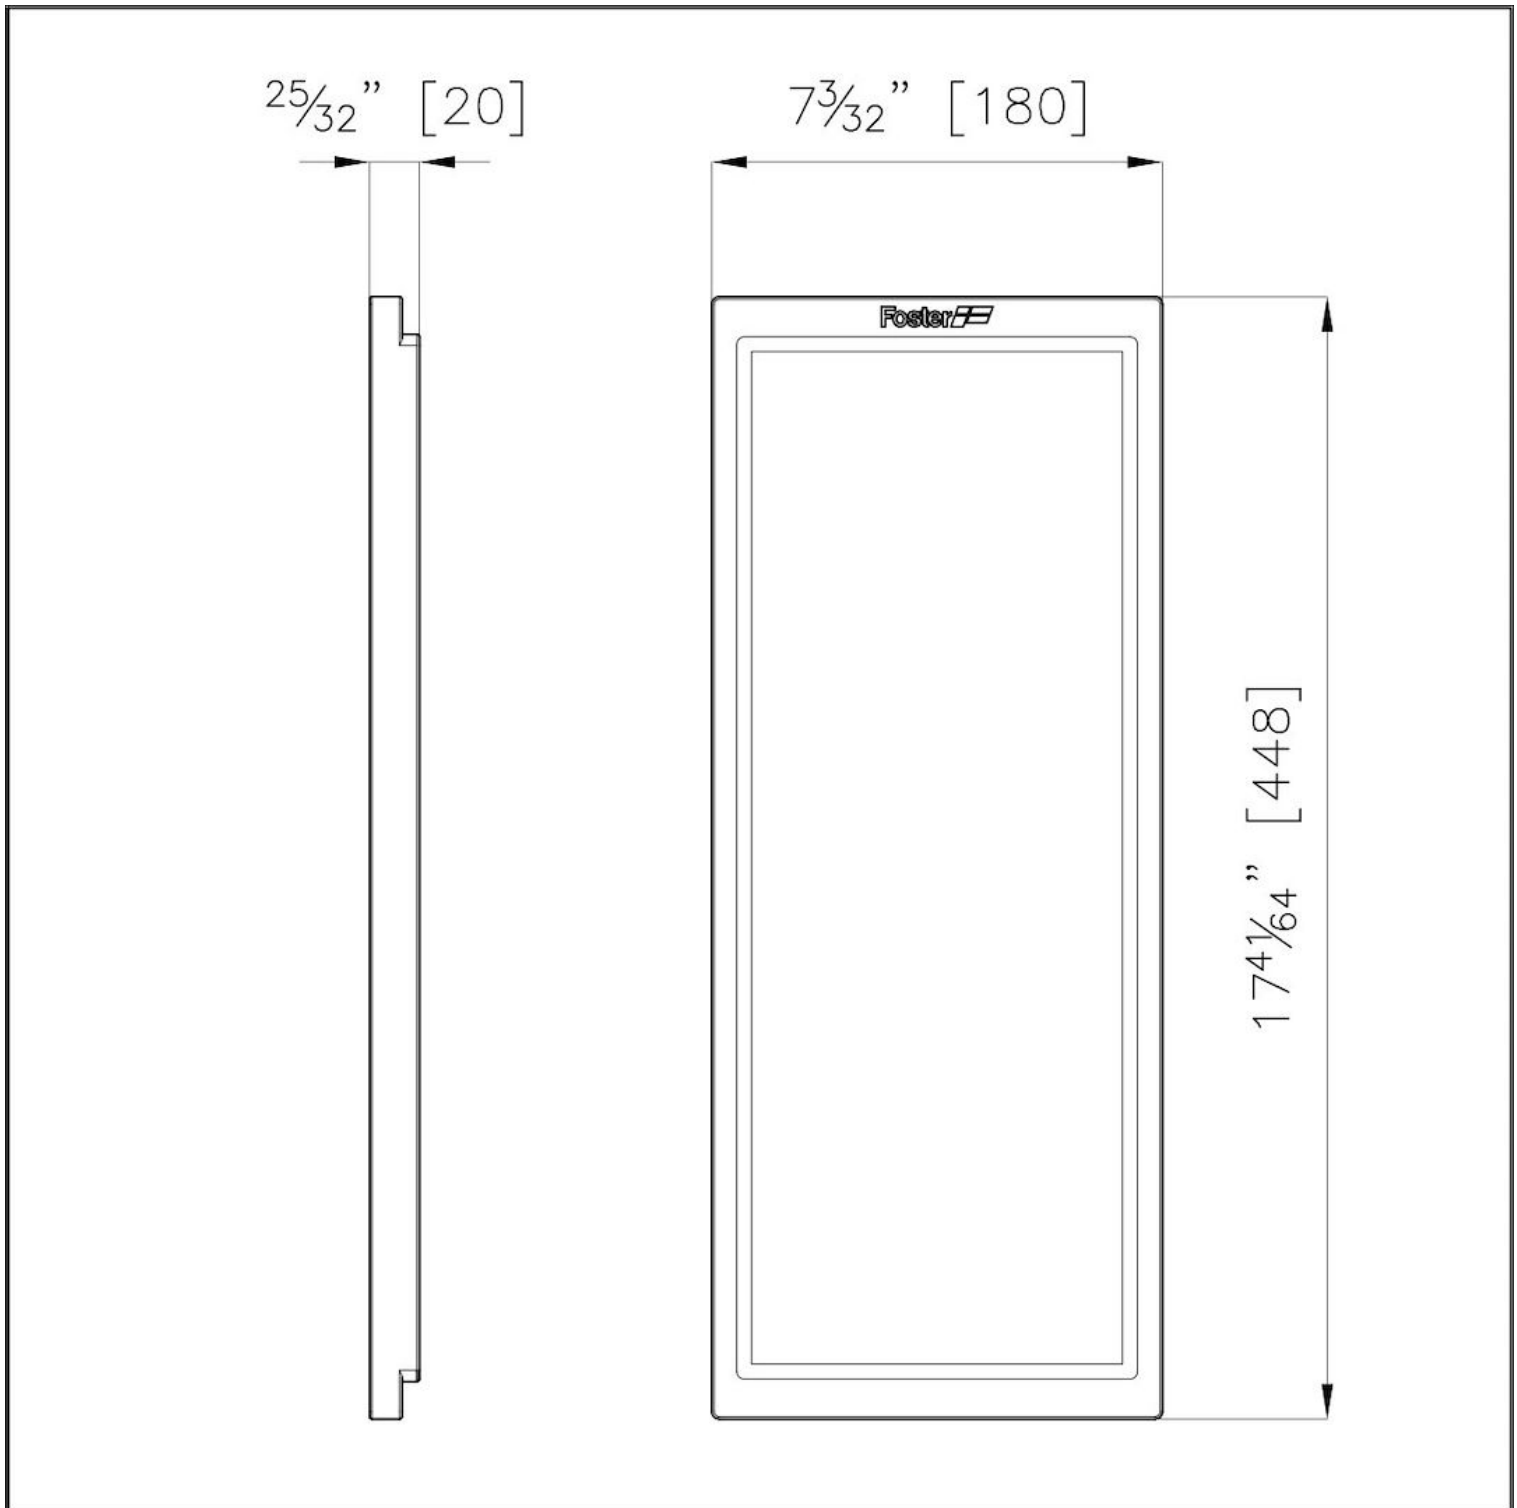

Chopping Board

Accessories

Code: 8642 000

DETAILS

Material Wood American Walnut

Sink accessories Wooden cutting boards

Dimensions 18x44,8 cm
7 ³/₃₂" x 17 ⁴/₆₄"

TECHNICAL DATA